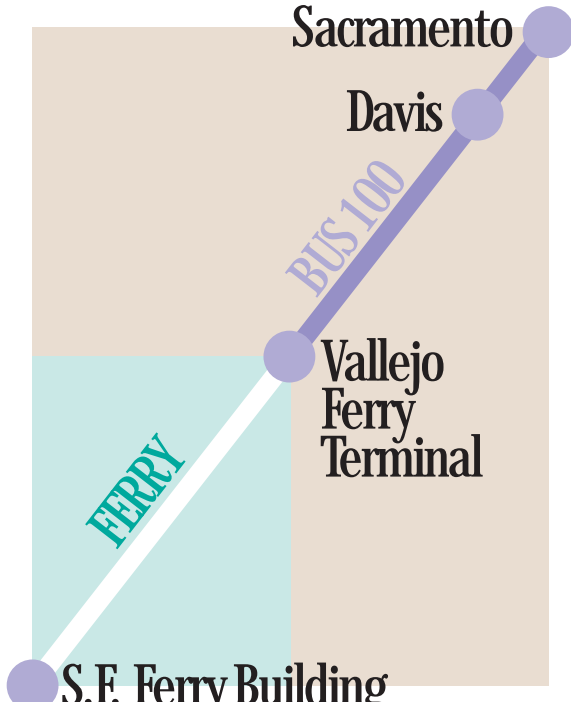

Sacramento/Davis to BART

Monday – Friday		Baylink 100		BartLink 80	
DEPART	DEPART	DEPART	ARRIVE	DEPART	ARRIVE
Downtown 8th St. btwn N & Capitol IRT Station	Sacramento L.St. btwn 5th & 6th St. Downtn Plaza	Davis Amtrak Station	Vallejo Curtola Park & Ride	Vallejo Curtola Park & Ride	El Cerrito Del Norte BART
6:25a	6:30a	6:50a	7:40a	7:50a	8:12a
8:55a	9:00a	9:20a	10:10a	10:35a	10:57a
10:25a	10:30a	10:50a	11:40a	12:05p	12:27p
12:25p	12:30p	12:50p	1:40p	2:05p	2:27p
1:40p	1:45p	2:05p	2:55p	3:05p	3:27p
3:55p	4:00p	4:20p	5:10p	5:20p	5:42p
5:27p	5:30p		6:40p	7:05p	7:27p
6:40p	6:45p	7:05p	7:55p thru bus		8:30p
		7:35p	8:50p thru bus		9:12p
8:40p	8:45p	9:05p	9:55p thru bus		10:30p

Saturday Only		Baylink 100		BartLink 80	
DEPART	DEPART	DEPART	ARRIVE	DEPART	ARRIVE
Downtown 8th St. btwn N & Capitol RT Station	Sacramento L.St. btwn 5th & 6th St. Downtn Plaza	Davis Amtrak Station	Vallejo Curtola Park & Ride	Vallejo Curtola Park & Ride	El Cerrito Del Norte BART
8:55a	9:00a	9:20a	10:10a	10:35a	10:57a
10:55a	11:00a	11:20a	12:10p	12:35p	12:57p
12:25p	12:30p	12:50p	1:40p	2:05p	2:27p
1:40p	1:45p	2:05p	2:55p	3:05p	3:27p
3:55p	4:00p	4:20p	5:10p	5:35p	5:57p
6:40p	6:45p	7:05p	7:50p	8:35p	8:57p
8:55p	9:00p	9:20p	10:10p thru bus		10:35p

San Francisco to Davis/Sacramento

NOTE
F On Saturdays, Sundays, and Holidays, this trip runs to Pier 41, Fisherman's Wharf, arriving at 10:40 am. No service to Ferry Bldg. Return trip departs Pier 41 at 6:35 pm Saturdays, Sundays, and Holidays, connecting to 7:45 pm Vallejo bus to Davis/Sacramento.
G Destination sign on this trip reads "Route 92." This bus leaves from across street from ferry, on east side of Mare Island Way.

Baylink Service Guarantee
Baylink has a policy of providing transportation to advertised destinations or providing fair compensation. Please inform us of your service problem at 707-649-3470 or bayferry@pacbell.net.

Baylink Ferry		Baylink 100		Monday – Friday	
DEPART	ARRIVE	DEPART	ARRIVE	ARRIVE	ARRIVE
S. F. Ferry Bldg.	Vallejo Baylink Ferry Terminal	Vallejo Baylink Ferry Terminal	Davis Amtrak Station	Downtown 8th St. btwn N & Capitol IRT Station	Sacramento L.St. btwn 5th & 6th St. Downtn Plaza
		5:15a	6:05a	6:25a	6:30a
use BART/BartLink 80		6:30a	7:20a	7:40a	7:45a
7:00a	7:55a	8:00a	8:50a	9:10a	9:15a
9:15a	10:10a	10:15a	11:05a	11:25a	11:30a
11:30a	12:25p	12:30p	1:20p	1:40p	1:45p
1:30p	2:25p	2:30p	3:20p	3:40p	3:45p
3:30p	4:25p	4:30p		5:27p	5:30p
4:30p	5:25p	5:30p	6:20p	6:40p	6:45p
5:30p	6:25p	6:30p	7:35p		
6:30p	7:25p	7:30p	8:20p	8:40p	8:45p

Baylink Ferry		Baylink 100		Saturday, Sunday, Hol.	
DEPART	ARRIVE	DEPART	ARRIVE	ARRIVE	ARRIVE
S. F. Ferry Bldg.	Vallejo Baylink Ferry Terminal	Vallejo Baylink Ferry Terminal	Davis Amtrak Station	Downtown 8th St. btwn N & Capitol IRT Station	Sacramento L.St. btwn 5th & 6th St. Downtn Plaza
		6:15a	7:05a	7:25a	7:30a
		7:45a	8:35a	8:55a	9:00a
		9:00a	9:50a	10:10a	10:15a
9:15a	10:10a	10:15a	11:05a	11:25a	11:30a
11:30a	12:25p	12:30p	1:20p	1:40p	1:45p
1:30p	2:25p	2:30p	3:20p	3:40p	3:45p
4:30p	5:25p	5:30p	6:20p	6:40p	6:45p
6:30p	7:25p	7:45p	8:35p	8:55p	9:00p