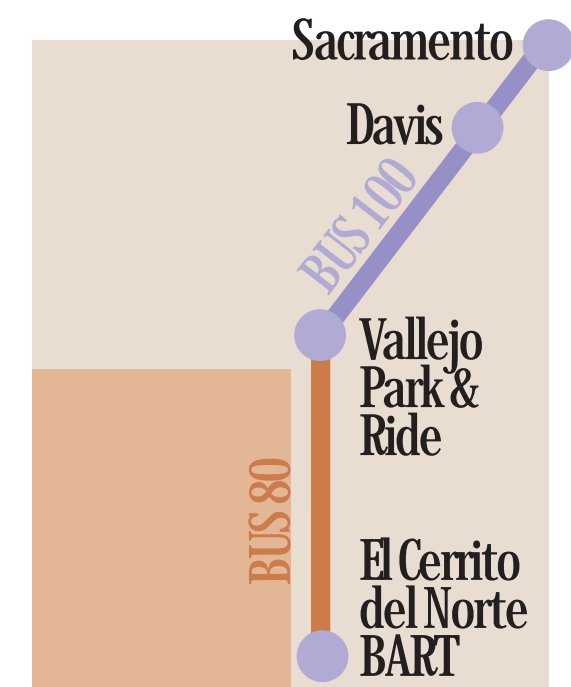

BART to Davis/Sacramento

NOTE
Baylink $20 Network DayPass is valid for use on Route 80 Vallejo Transit BartLink buses, Route 100 Baylink buses, and Baylink ferries.

Bikes and Kids Free
Bring your bicycle on Baylink boats and buses. Also, up to 2 kids age 5 or under travel free with each fare-paying adult.

BartLink 80		Baylink 100		Monday – Friday	
DEPART	ARRIVE	DEPART	ARRIVE	ARRIVE	ARRIVE
El Cerrito Del Norte BART	Vallejo Curtola Park & Ride	Vallejo Curtola Park & Ride	Davis Amtrak Station	Downtown 8th St. btwn N & Capitol RT Station	Sacramento L.St. between 5th & 6th St. Downtn Plaza
6:00a	6:21a	6:35a	7:20a	7:40a	7:45a
7:30a	7:51a	8:05a	8:50a	9:10a	9:15a
9:30a	9:51a	10:20a	11:05a	11:25a	11:30a
12:00n	12:21p	12:35p	1:20p	1:40p	1:45p
2:00p	2:21p	2:35p	3:20p	3:40p	3:45p
4:00p	4:21p	4:35p		5:27p	5:30p
5:00p	5:21p	5:35p	6:20p	6:40p	6:45p
5:55p thru bus		6:21p	7:35p		
7:00p	7:21p	7:35p	8:20p	8:40p	8:45p

BartLink 80 Connection does not operate September 7.

BartLink 80		Baylink 100		Saturday ONLY	
DEPART	ARRIVE	DEPART	ARRIVE	ARRIVE	ARRIVE
El Cerrito Del Norte BART	Vallejo Curtola Park & Ride	Vallejo Curtola Park & Ride	Davis Amtrak Station	Downtown 8th St. btwn N & Capitol RT Station	Sacramento L.St. between 5th & 6th St. Downtn Plaza
8:30a	8:51a	9:05a	9:50a	10:10a	10:15a
9:30a	9:51a	10:20a	11:05a	11:25a	11:30a
12:00n	12:21p	12:35p	1:20p	1:40p	1:45p
2:00p	2:21p	2:35p	3:20p	3:40p	3:45p
5:00p	5:21p	5:35p	6:20p	6:40p	6:45p
7:00p	7:21p	7:50p	8:35p	8:55p	9:00p